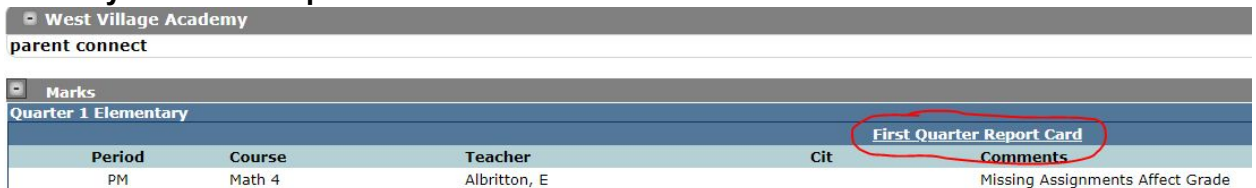

- Sign into your Parent Connect here:
 - <https://sisweb.resa.net/ParentPortal/>

- Once you are signed in you will go to “marks” on the left side:

- In the middle of your screen you will click on “First Quarter Report Card” to access your child’s report card: