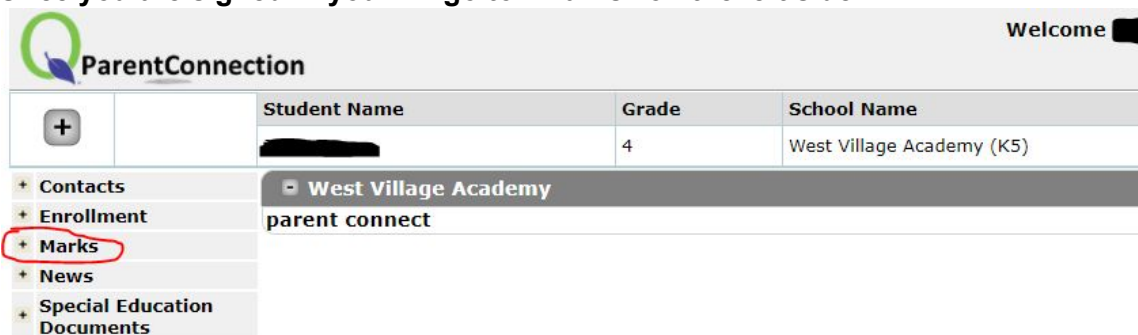

- Sign into your Parent Connect here:
 - <https://sisweb.resa.net/ParentPortal/>

- Once you are signed in you will go to “marks” on the left side:

- In the middle of your screen you will click on “First Quarter Report Card” to access your child’s report card: